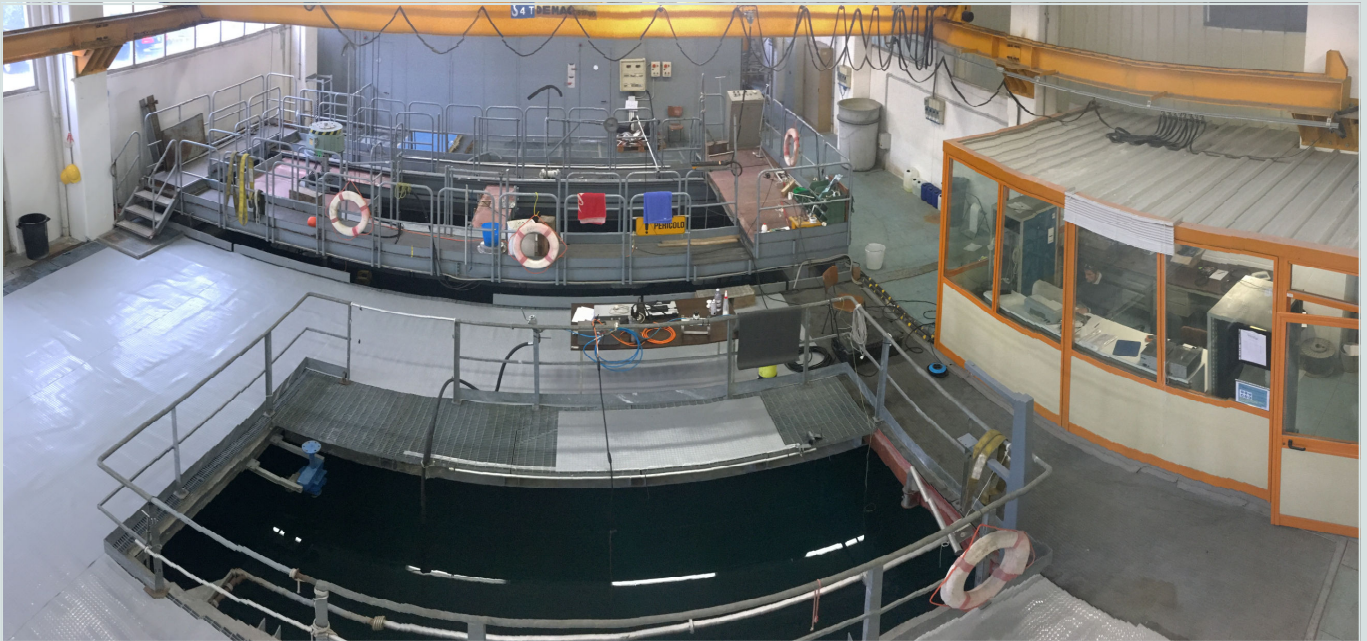

TEST POOL

The 8m deep indoor test pool is located inside COLMAR facilities in La Spezia, it is equipped with instrumentation for acoustic calibration, 4T crane, conditioned laboratory. It can provide a flexible approach to the most demanding testing requirements for wide range of underwater equipment from ROV's to hydrophones.

Pool Dimension:	14m (length)
	11 m (width)
	8m (depth)
Crane load:	4T
Conditioned Laboratory:	8x3m
Acoustic calibration equipment*:	Suitable for low frequency calibration
	Automatic rotating pole for directivity patterns
	Range of calibrated reference hydrophones and transducers
	Data acquisition hardware
	Data processing software
Services:	- Underwater acoustic equipment testing and calibration
	- Rov vehicle testing
	- Rov pilot training
	- Auv testing
	- Pumps testing
	- Seal test of large equipment